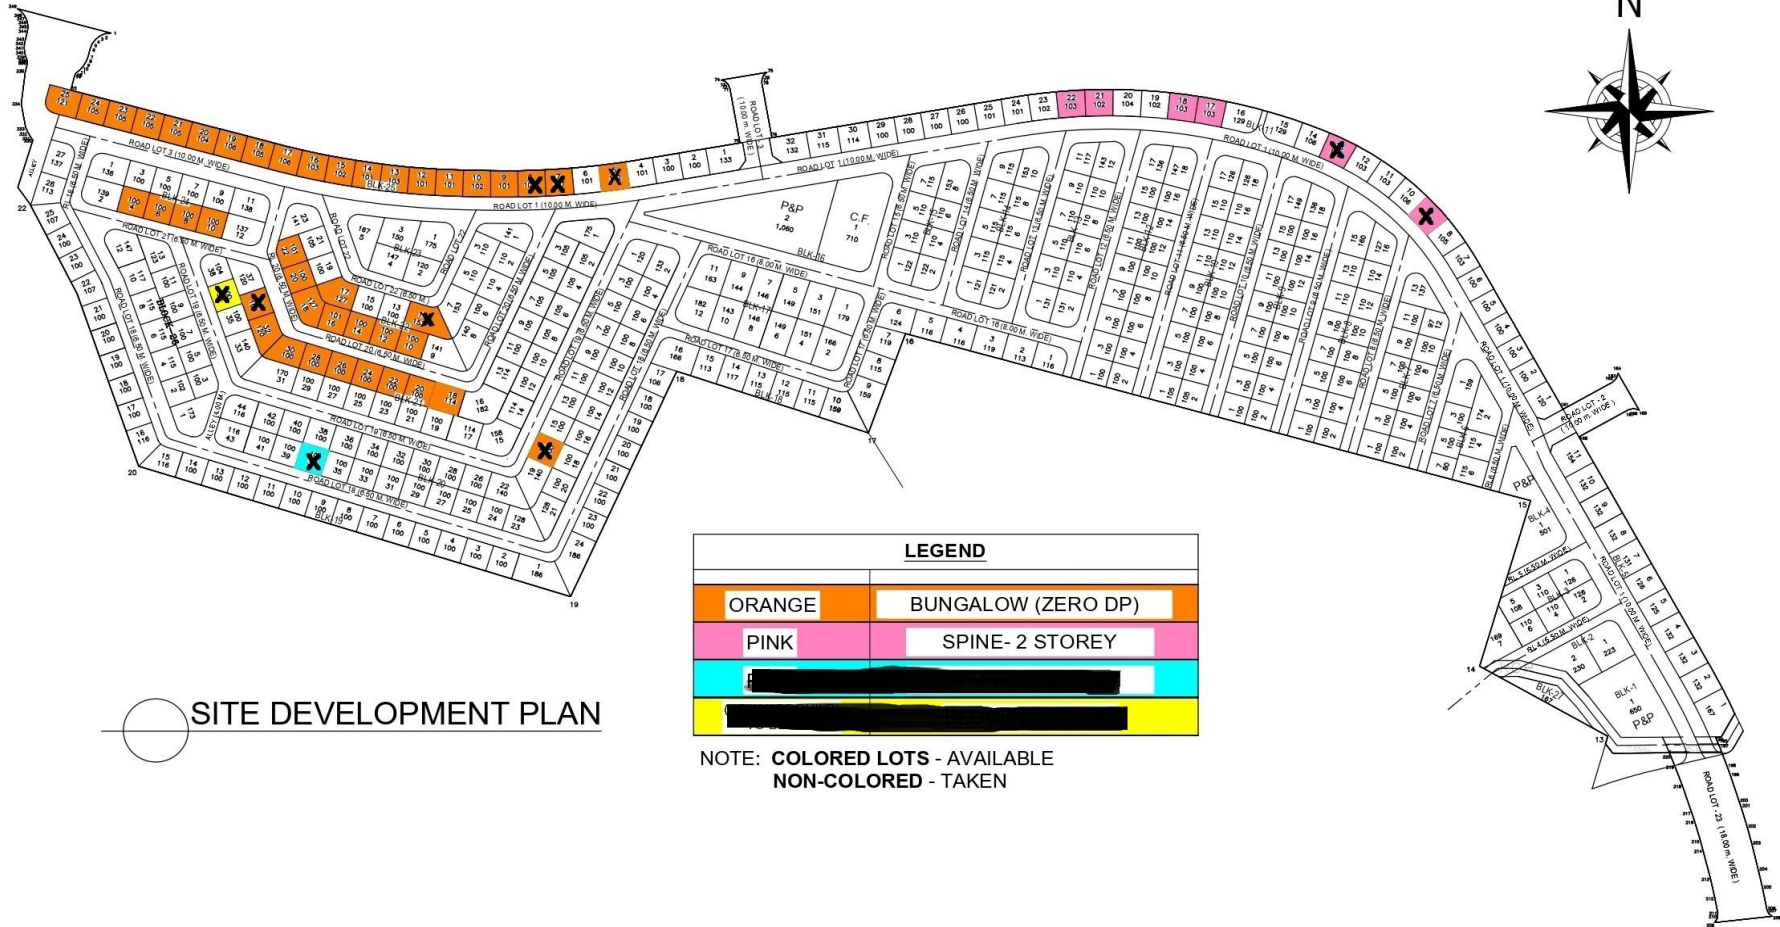

BALAY BUGANA

 SITE DEVELOPMENT PLAN

| LEGEND | |
|--------------|--------------------|
| ORANGE | BUNGALOW (ZERO DP) |
| PINK | SPINE- 2 STOREY |
| [Black Box] | [Black Box] |
| [Yellow Box] | [Black Box] |

NOTE: COLORED LOTS - AVAILABLE
NON-COLORED - TAKEN